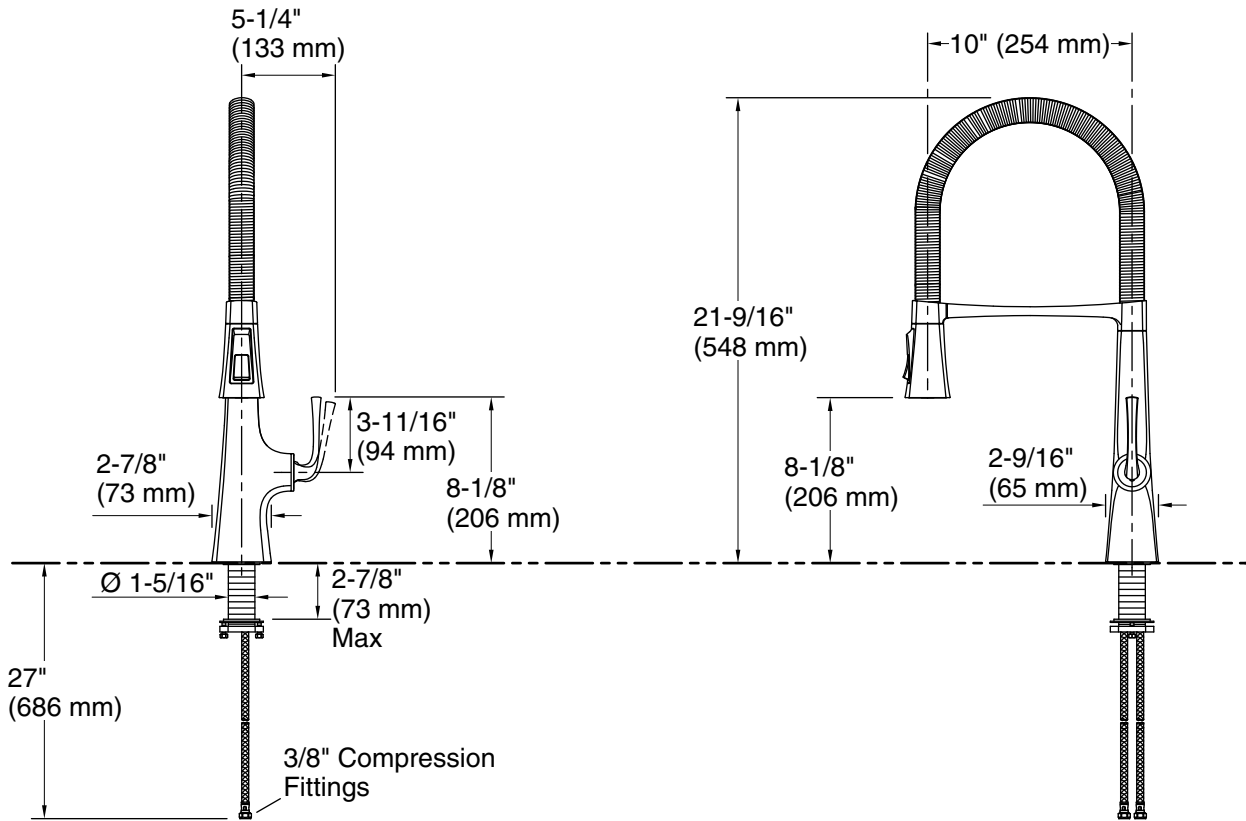

Features

- Semi-professional kitchen faucet with finish-matched easy-clean hose cover.
- Switch-Grip™ sprayhead rotates in 90-degree increments. Face buttons in the direction you prefer.
- Three-function pull-down sprayhead with touch-control allows you to switch between stream, Sweep® spray and BerrySoft® spray.
- Sweep® spray features specially angled nozzles that form a wide, powerful blade of water to sweep your dishes and sink clean.
- Unique three-function sprayhead allows you to tackle tasks such as cleaning, rinsing and filling with Sweep® Spray, BerrySoft® spray, and aerated stream.
- DockNetik® magnetic docking system securely locks the sprayhead into place when not in use.
- 21" high-arch 360° rotating swing spout offers vertical clearance for tall cookware and pitchers.
- 10" (254 mm) swing spout reach.
- 1.5 gpm (5.7 lpm) maximum flow rate at 60 psi (4.14 bar).
- Single lever handle makes adjusting water temperature easy.
- Temperature memory allows faucet to be turned on and off at the temperature set during prior usage.
- MasterClean™ sprayface features an easy-to-clean surface that withstands mineral buildup.
- KOHLER ceramic disc valves exceed industry longevity standards for a lifetime of durable performance.

Adapters, Rough-in and Extension Kits

1327990 Range: 2-1/2" (64 mm) - 4-5/8" (117 mm)

Optional Products/Accessories

K-22071 Three-hole kitchen faucet escutcheon

ADA CSA B651

Codes/Standards

ASME A112.18.1/CSA B125.1
NSF/ANSI 61
NSF/ANSI 372
All applicable US Federal and State material regulations
DOE - Energy Policy Act 1992
California Energy Commission (CEC)
ADA
ICC/ANSI A117.1
CSA B651

Technical Information

All product dimensions are nominal.

Drain included: No

Spout:

Spout reach: 10" (254 mm)

Handle clearance: 5-1/4" (133 mm)

Notes

Install this product according to the installation instructions.